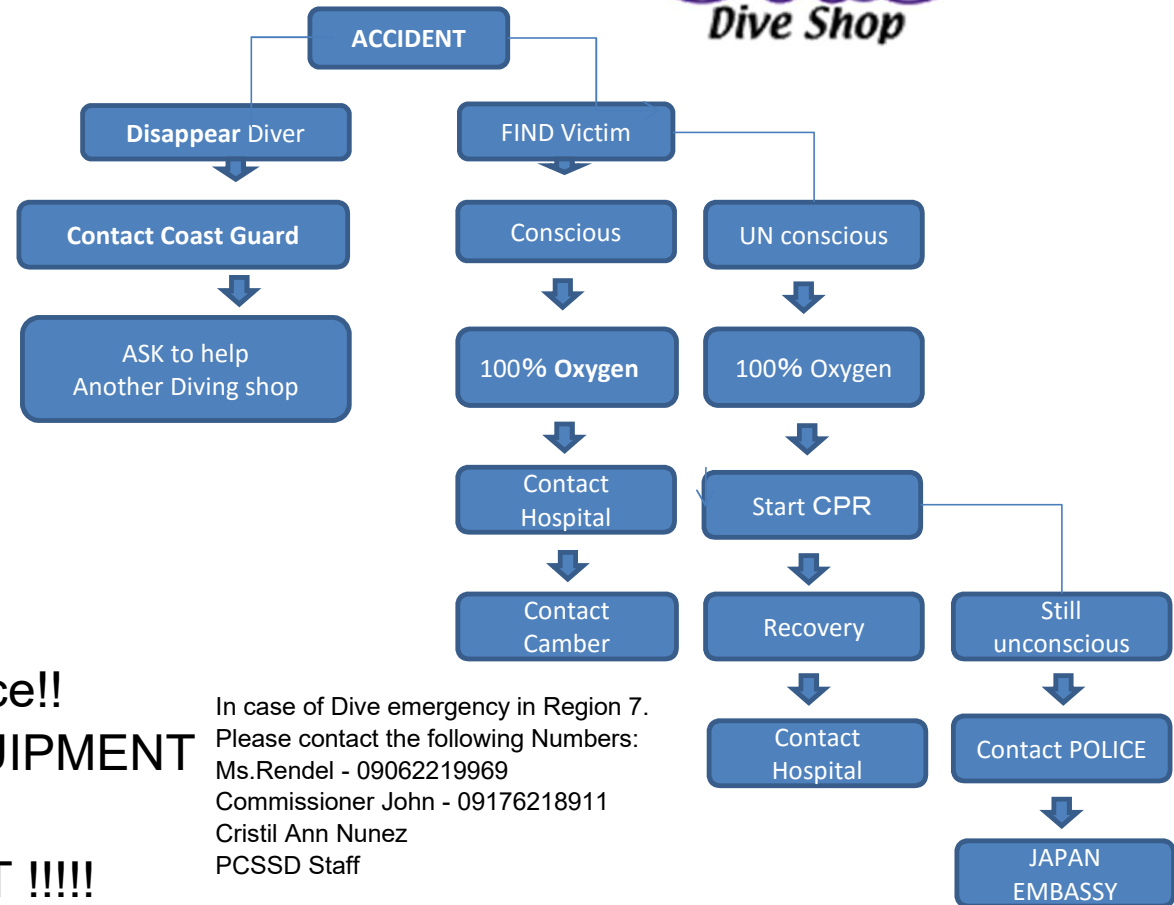

■Victim is unconscious (意識無し)

①Contact WELGEE & SHNJI	0999-998-3203	SHINJI
	0918-943-6266	WELGEE
②CONTACT HOSPITAL	(038)411-3515	RAMIRO
③CONTACT CAMBER CEBU	0906-221-9969	Ms.Rendel
④UNCONSCIOUS Call To Police	(038)411-4982	Bohol POLICE
⑤Call To JAPAN EMBASSY	(032)231-7321	Japan EMBASSY